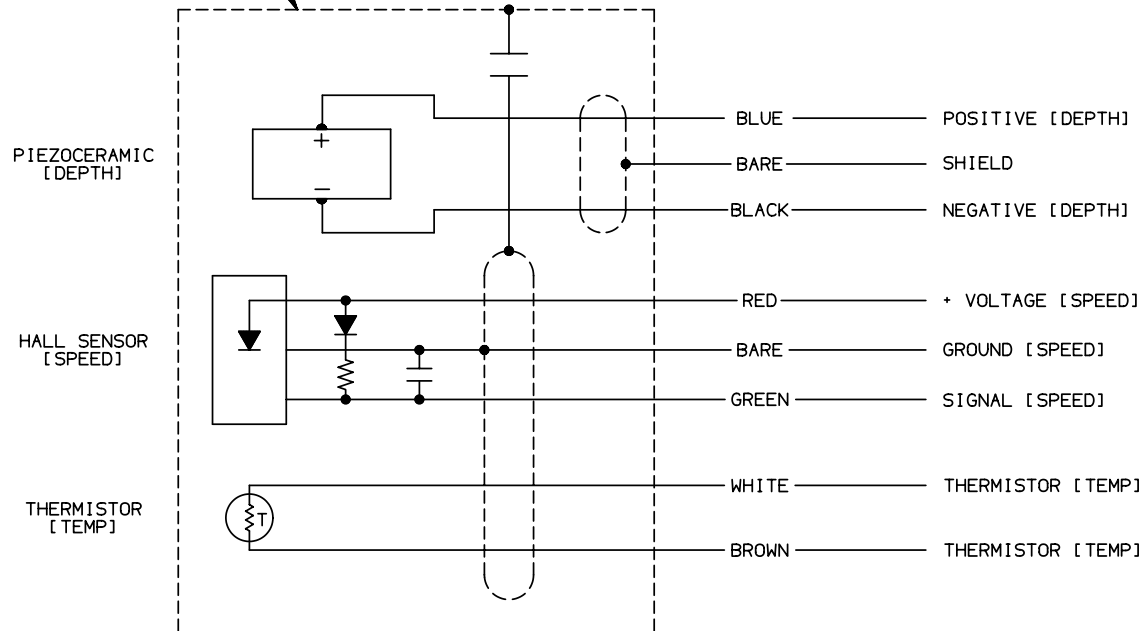

91-858 REV 01

METAL HOUSING

NOTE:

ORANGE WIRE IS CUT OFF AT BOTH ENDS.